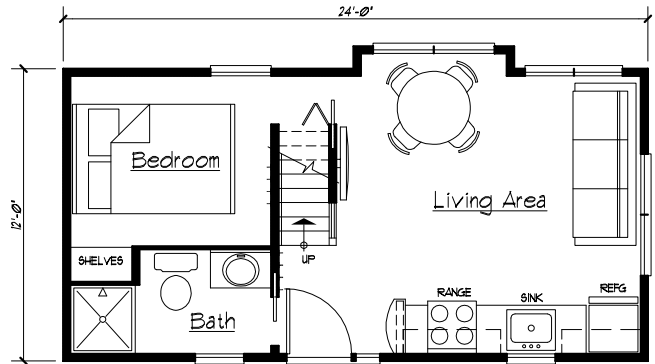

# CONCEPT PLAN 111

## \*\*2010\*\*

Our Madeline Cottage series has been upgraded to include a spacious loft! This cabin would be an ideal rental unit or the perfect getaway for your private property. These models are completely customizable to suit your need! The kitchen is equipped with apartment sized appliances and the bathroom has a full size shower. Call us today to design your custom Madeline Loft!