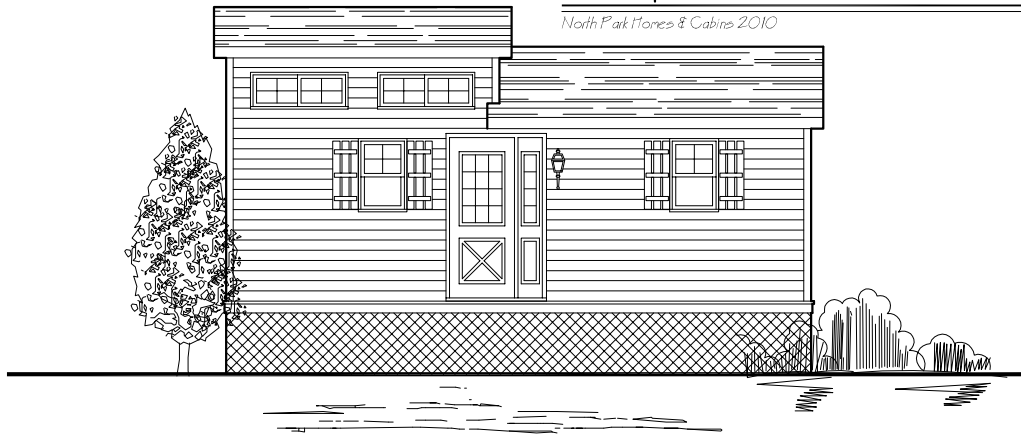

# CONCEPT PLAN 111

## \*\*2010\*\*

Our Madeline Cottage series has been upgraded to include a spacious loft! This cabin would be an ideal rental unit or the perfect getaway for your private property. These models are completely customizable to suit your need! The kitchen is equipped with apartment sized appliances and the bathroom has a full size shower. Call us today to design your custom Madeline Loft!

Concept Plan 111

North Park Homes & Cabins 2010