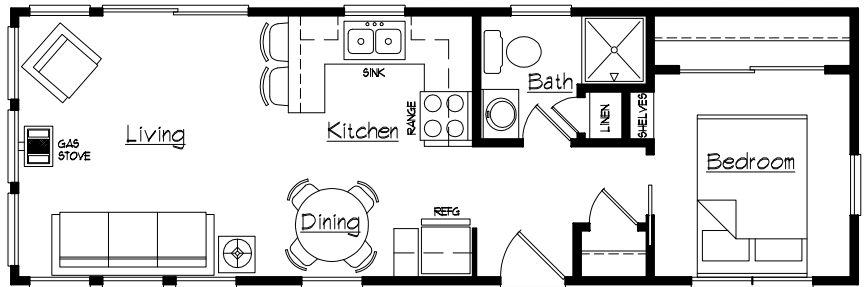

CONCEPT TO REALITY
**** BUILT 2006 ****
*** Spirit Flowage ***

Cabin Series - 11'-6" x 24'-0" (Custom)

Located on a bluff overlooking the beautiful Spirit Flowage in central, Wisconsin, this model takes full advantage of the view through its numerous windows. A gas stove compliments this view while adding to the warmth and cabin-like feel. A full knotty pine interior and a kitchen designed by the lady of the house makes this a very comfortable vacation getaway.