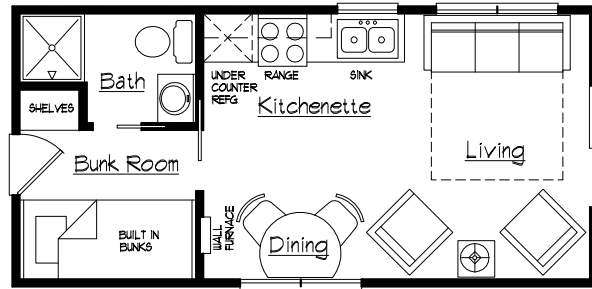

CONCEPT TO REALITY

****BUILT 2007****

Auburndale Wisconsin

Cabin Series - 11'-6" x 24'-0" (Custom)

This original deer cabin model now sits on private land amongst a beautiful hardwood forest. This model featured a full knotty pine interior with rustic hickory cabinetry and attractive forest green countertops. The bath features included a ceramic floor, tongue & groove cedar ceiling panels and gypsum board sidewalls to allow the owner to add their own decorative touches