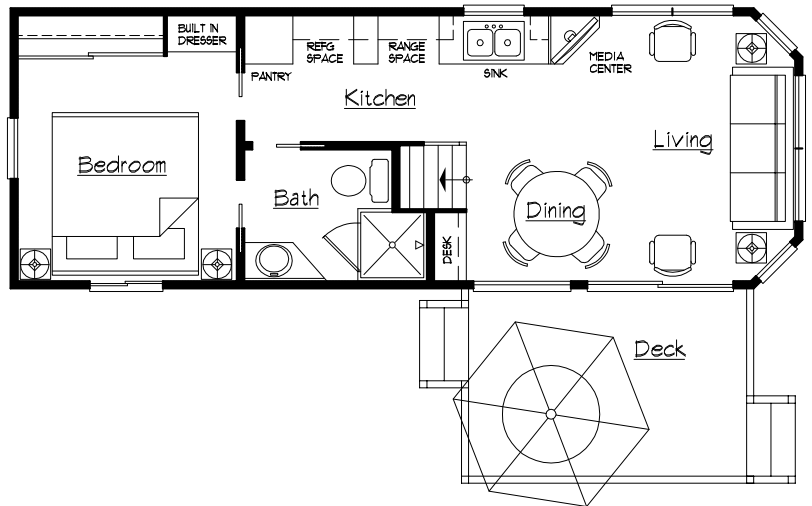

## **\*Lake Tomahawk Wisconsin\* Summer Ridge Family RV Resort**

Grand View Loft - 11'-6" x 32'-6" (Model)

This model home, complete with deck, is on display at Summer Ridge Resort in Lake Tomahawk, WI. The lakefront site has a fantastic western view across the famous Rainbow Flowage. Featuring a king size bedroom, full size appliances and a very spacious loft, this model is just like home! It is currently for sale along with the lakefront site. Call Steve for more details at 715-356-3353. This one won't be available for long!