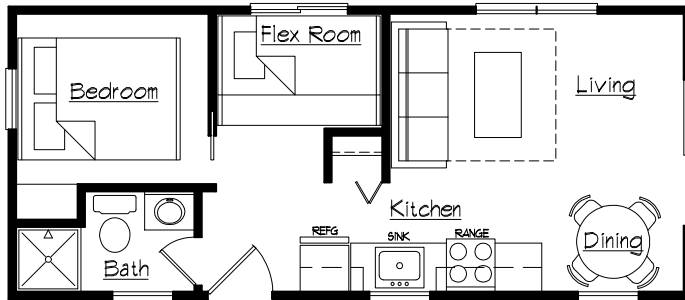

CONCEPT TO REALITY
**** BUILT 2009 ****
*** Manitoba Canada ***

Madeline Cottage - 12'-0" x 28'-0" (Custom)

This customer designed cabin now resides on a beautiful lake site northeast of Winnipeg Manitoba. The Flex Room allows for additional storage and sleeping when the Mother-In-Law comes to visit. The owners were a delight to work with, even supplying brats and beer when the delivery was completed. Thank You!!