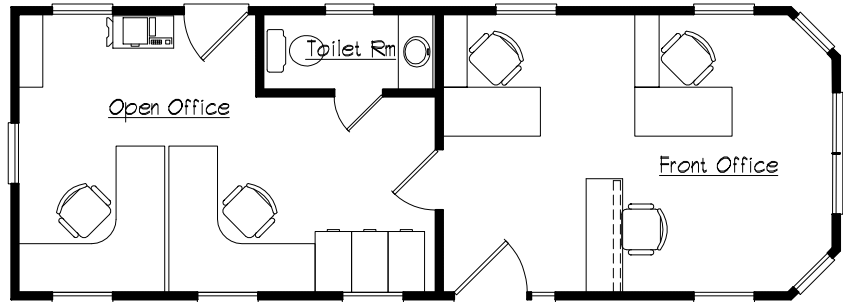

CONCEPT TO REALITY

**** BUILT 2007 ****

*** Lac Du Flambeau Wisconsin ***

Office - 12'-0" x 34'-0"

This portable office model provides a warm comfortable work station for as many as five. An inviting walk-up window and attractive exterior makes this an impressive office for a recycling station in Lac Du Flambeau, WI.

Floor Plan - Lac Du Flambeau Wisconsin

North Park Homes & Cabins 2007

Elevation

North Park Homes & Cabins 2007

Elevation

North Park Homes & Cabins 2007

North Park Homes & Cabins

10355 Highway 70 West Minocqua, WI. 54548