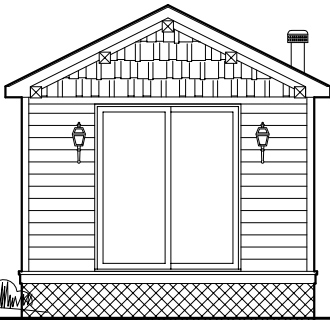

Elevation

North Park Homes & Cabins 2008