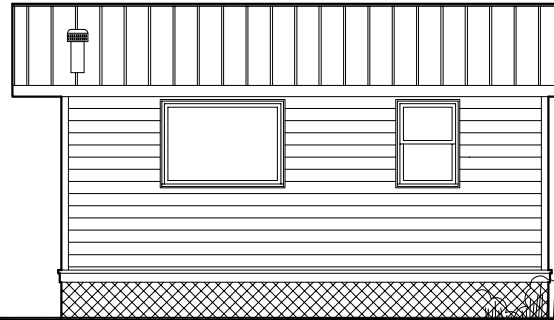

Elevation

North Park Homes & Cabins 2008

North Park Homes & Cabins
10355 Highway 70 West Minocqua, WI. 54548
Phone: 715-356-3353 Fax: 715-356-3637
Web: www.northparkhomesandcabins.com
E-mail: northparkhomes@gmail.com

*inquire additional information
reference Cascade Wisconsin
January 2010*