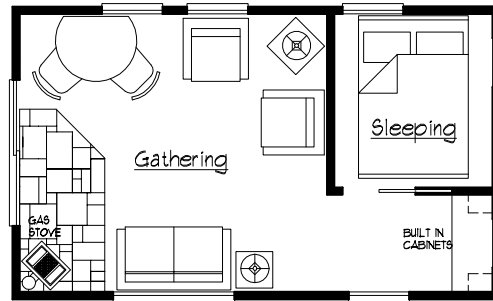

### \* Cascade Wisconsin

Madeline Cottage - 12'-0" x 20'-0" (Custom)

Designed by the owner as a ski shelter with overnight capabilities, this model features a cedar exterior and many rustic accents and a beautiful gas fireplace. The south facing patio doors make for an excellent view after trekking through the surrounding Kettle Moraine Forest in Central WI